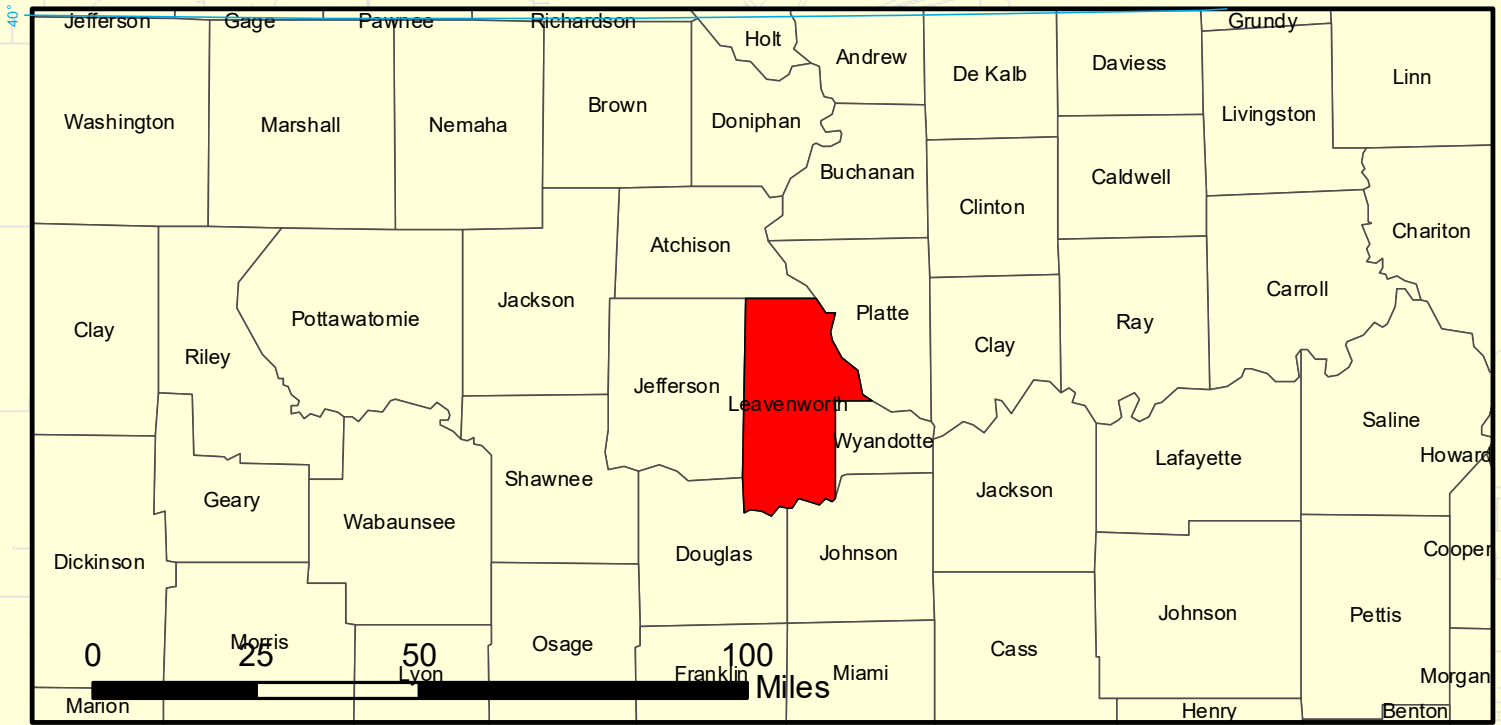

LEAVENWORTH COUNTY KANSAS 2025

Federally Owned Property in Leavenworth County

- Legend**
- Federal Facilities
 - Federally Owned Property

- Legend**
- City Centerlines
 - City Limits
 - Sections
 - County Boundary
 - GRAVEL
 - HARD SURFACE
 - MINIMUM
 - PRIVATE
 - State Maintained

Projection: NAD 1983 State Plane Kansas 1501 (US Feet)
 Disclaimer: Map is projected in real-world coordinates.
 However, it is not intended for legal purposes.
 Measurement accuracy is not guaranteed.