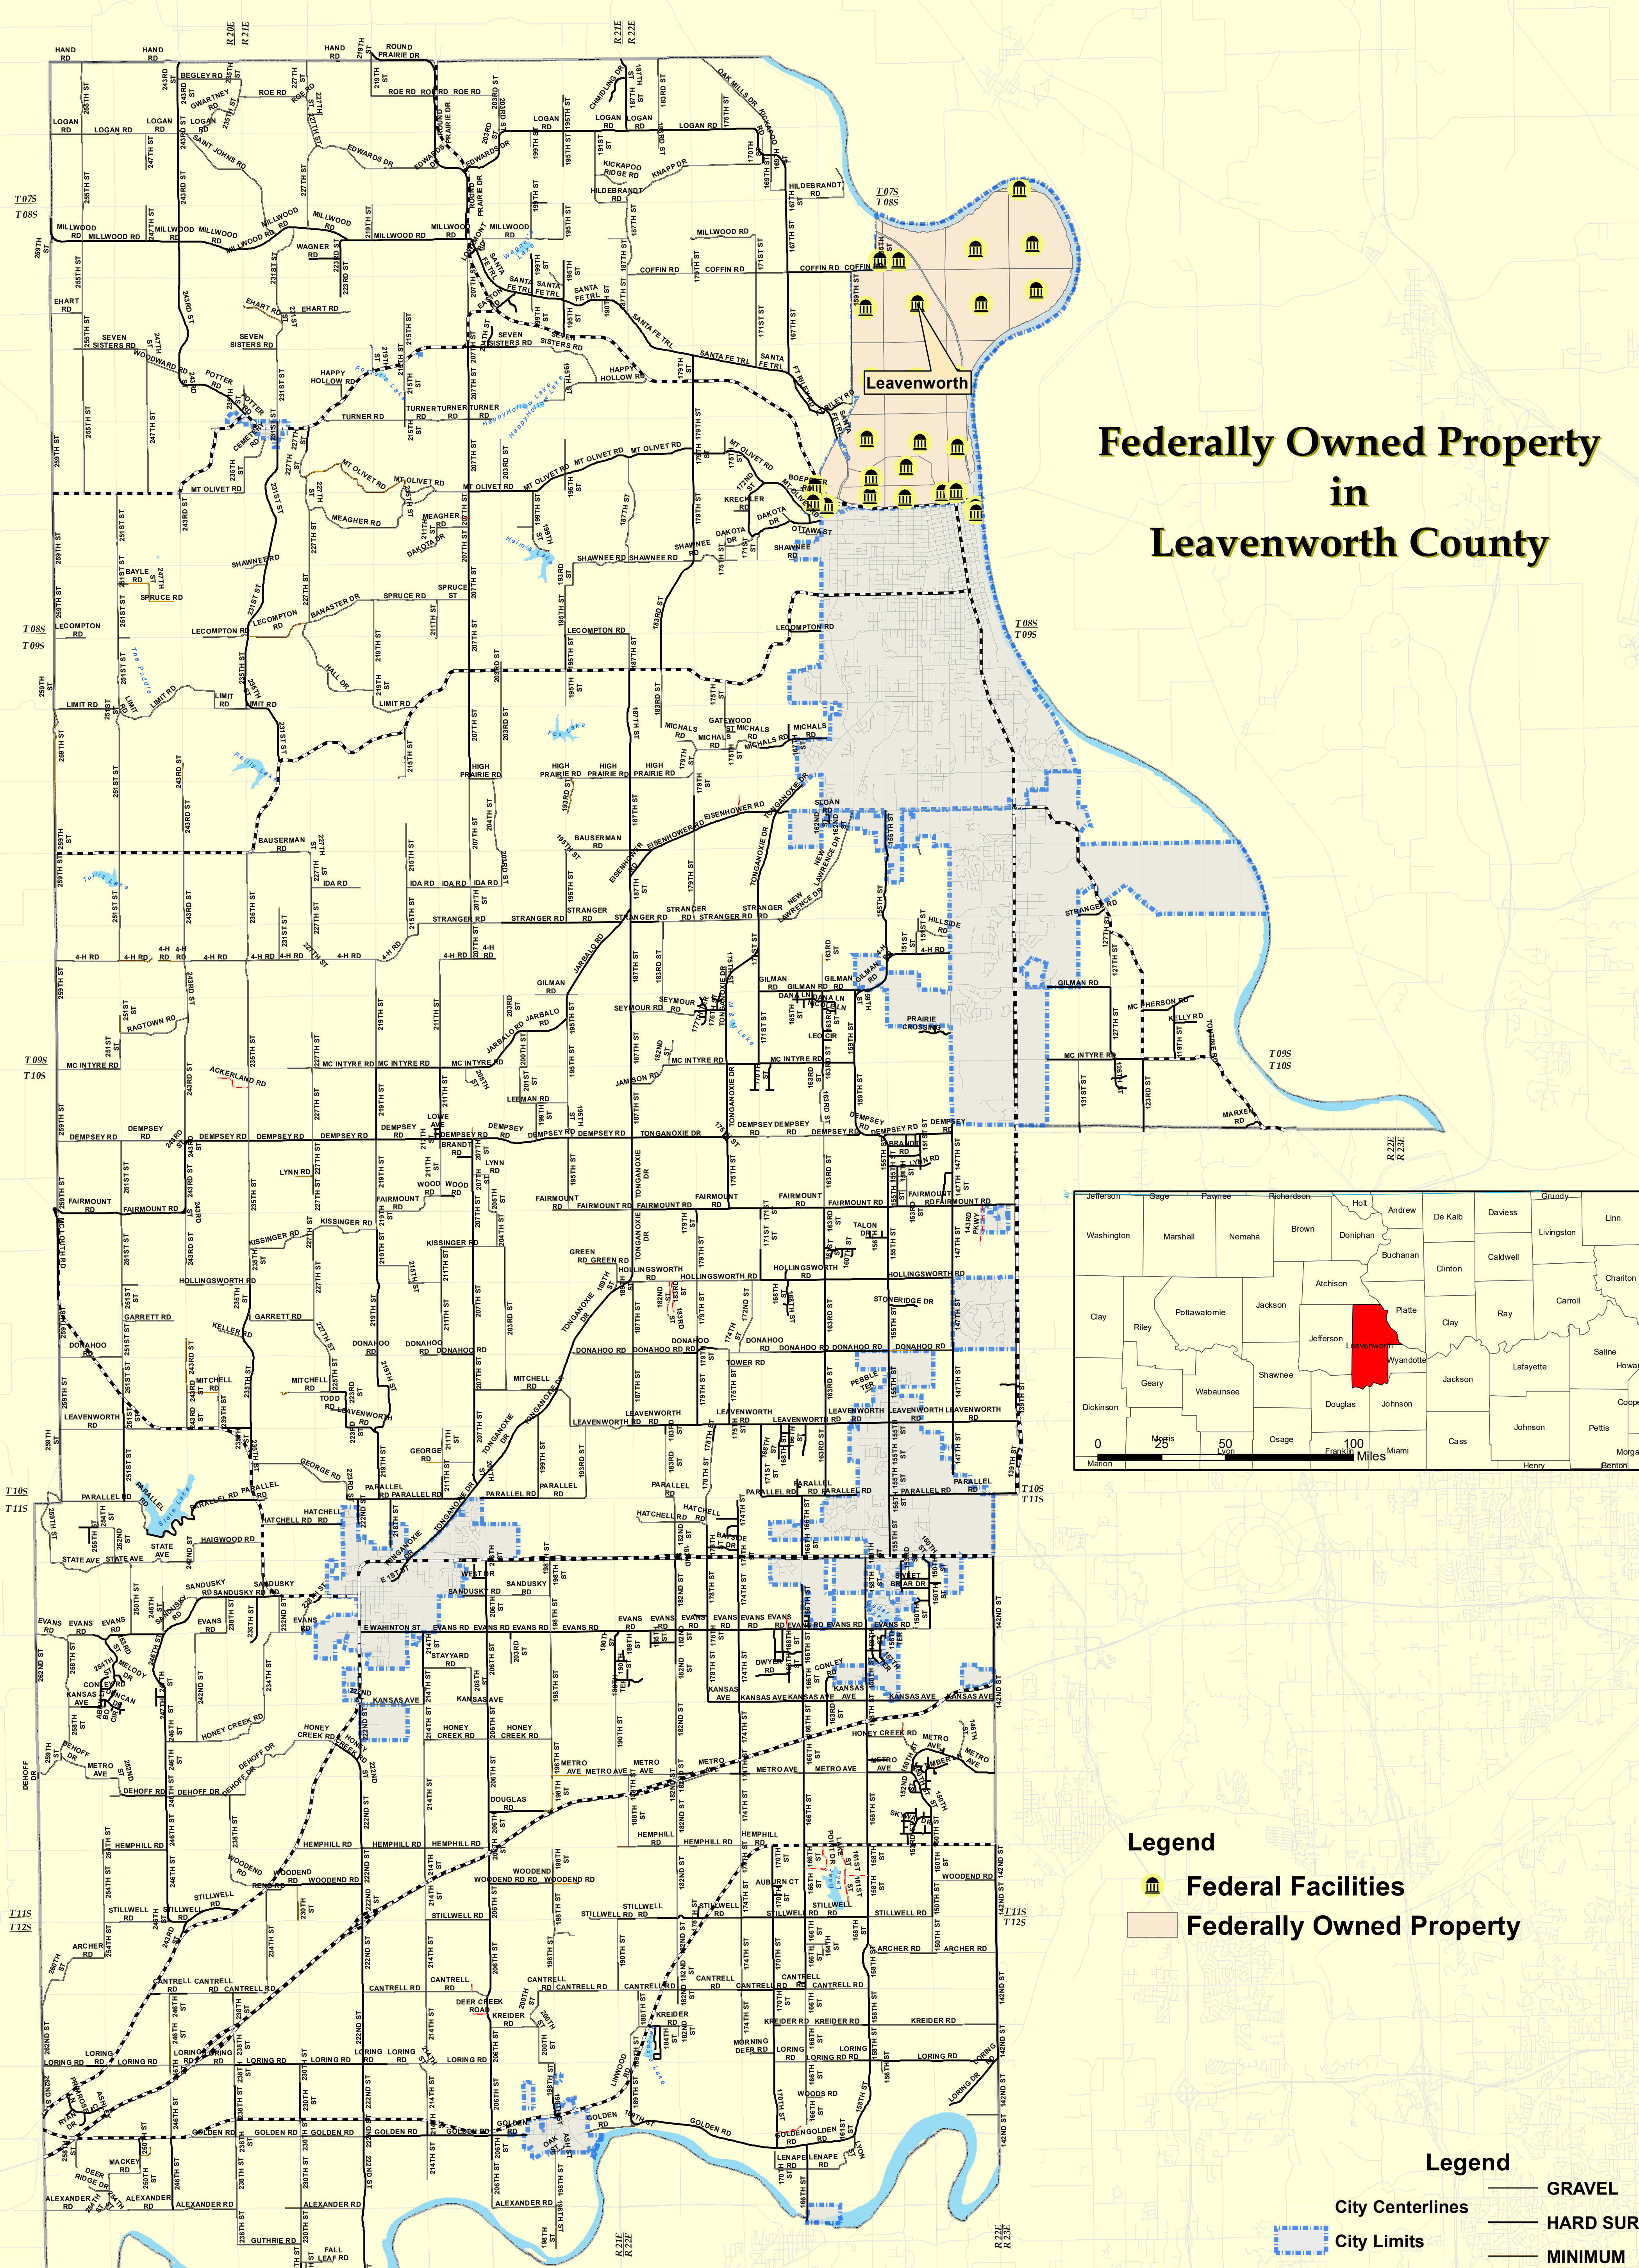

LEAVENWORTH COUNTY KANSAS 2025

Federally Owned Property in Leavenworth County

- Legend**
- Federal Facilities
 - Federally Owned Property

- Legend**
- City Centerlines
 - City Limits
 - Sections
 - County Boundary
 - GRAVEL
 - HARD SURFACE
 - MINIMUM
 - PRIVATE
 - State Maintained

Projection: NAD 1983 State Plane Kansas 1501 (US Feet)
 Disclaimer: Map is projected in real-world coordinates.
 However, it is not intended for legal purposes.
 Measurement accuracy is not guaranteed.